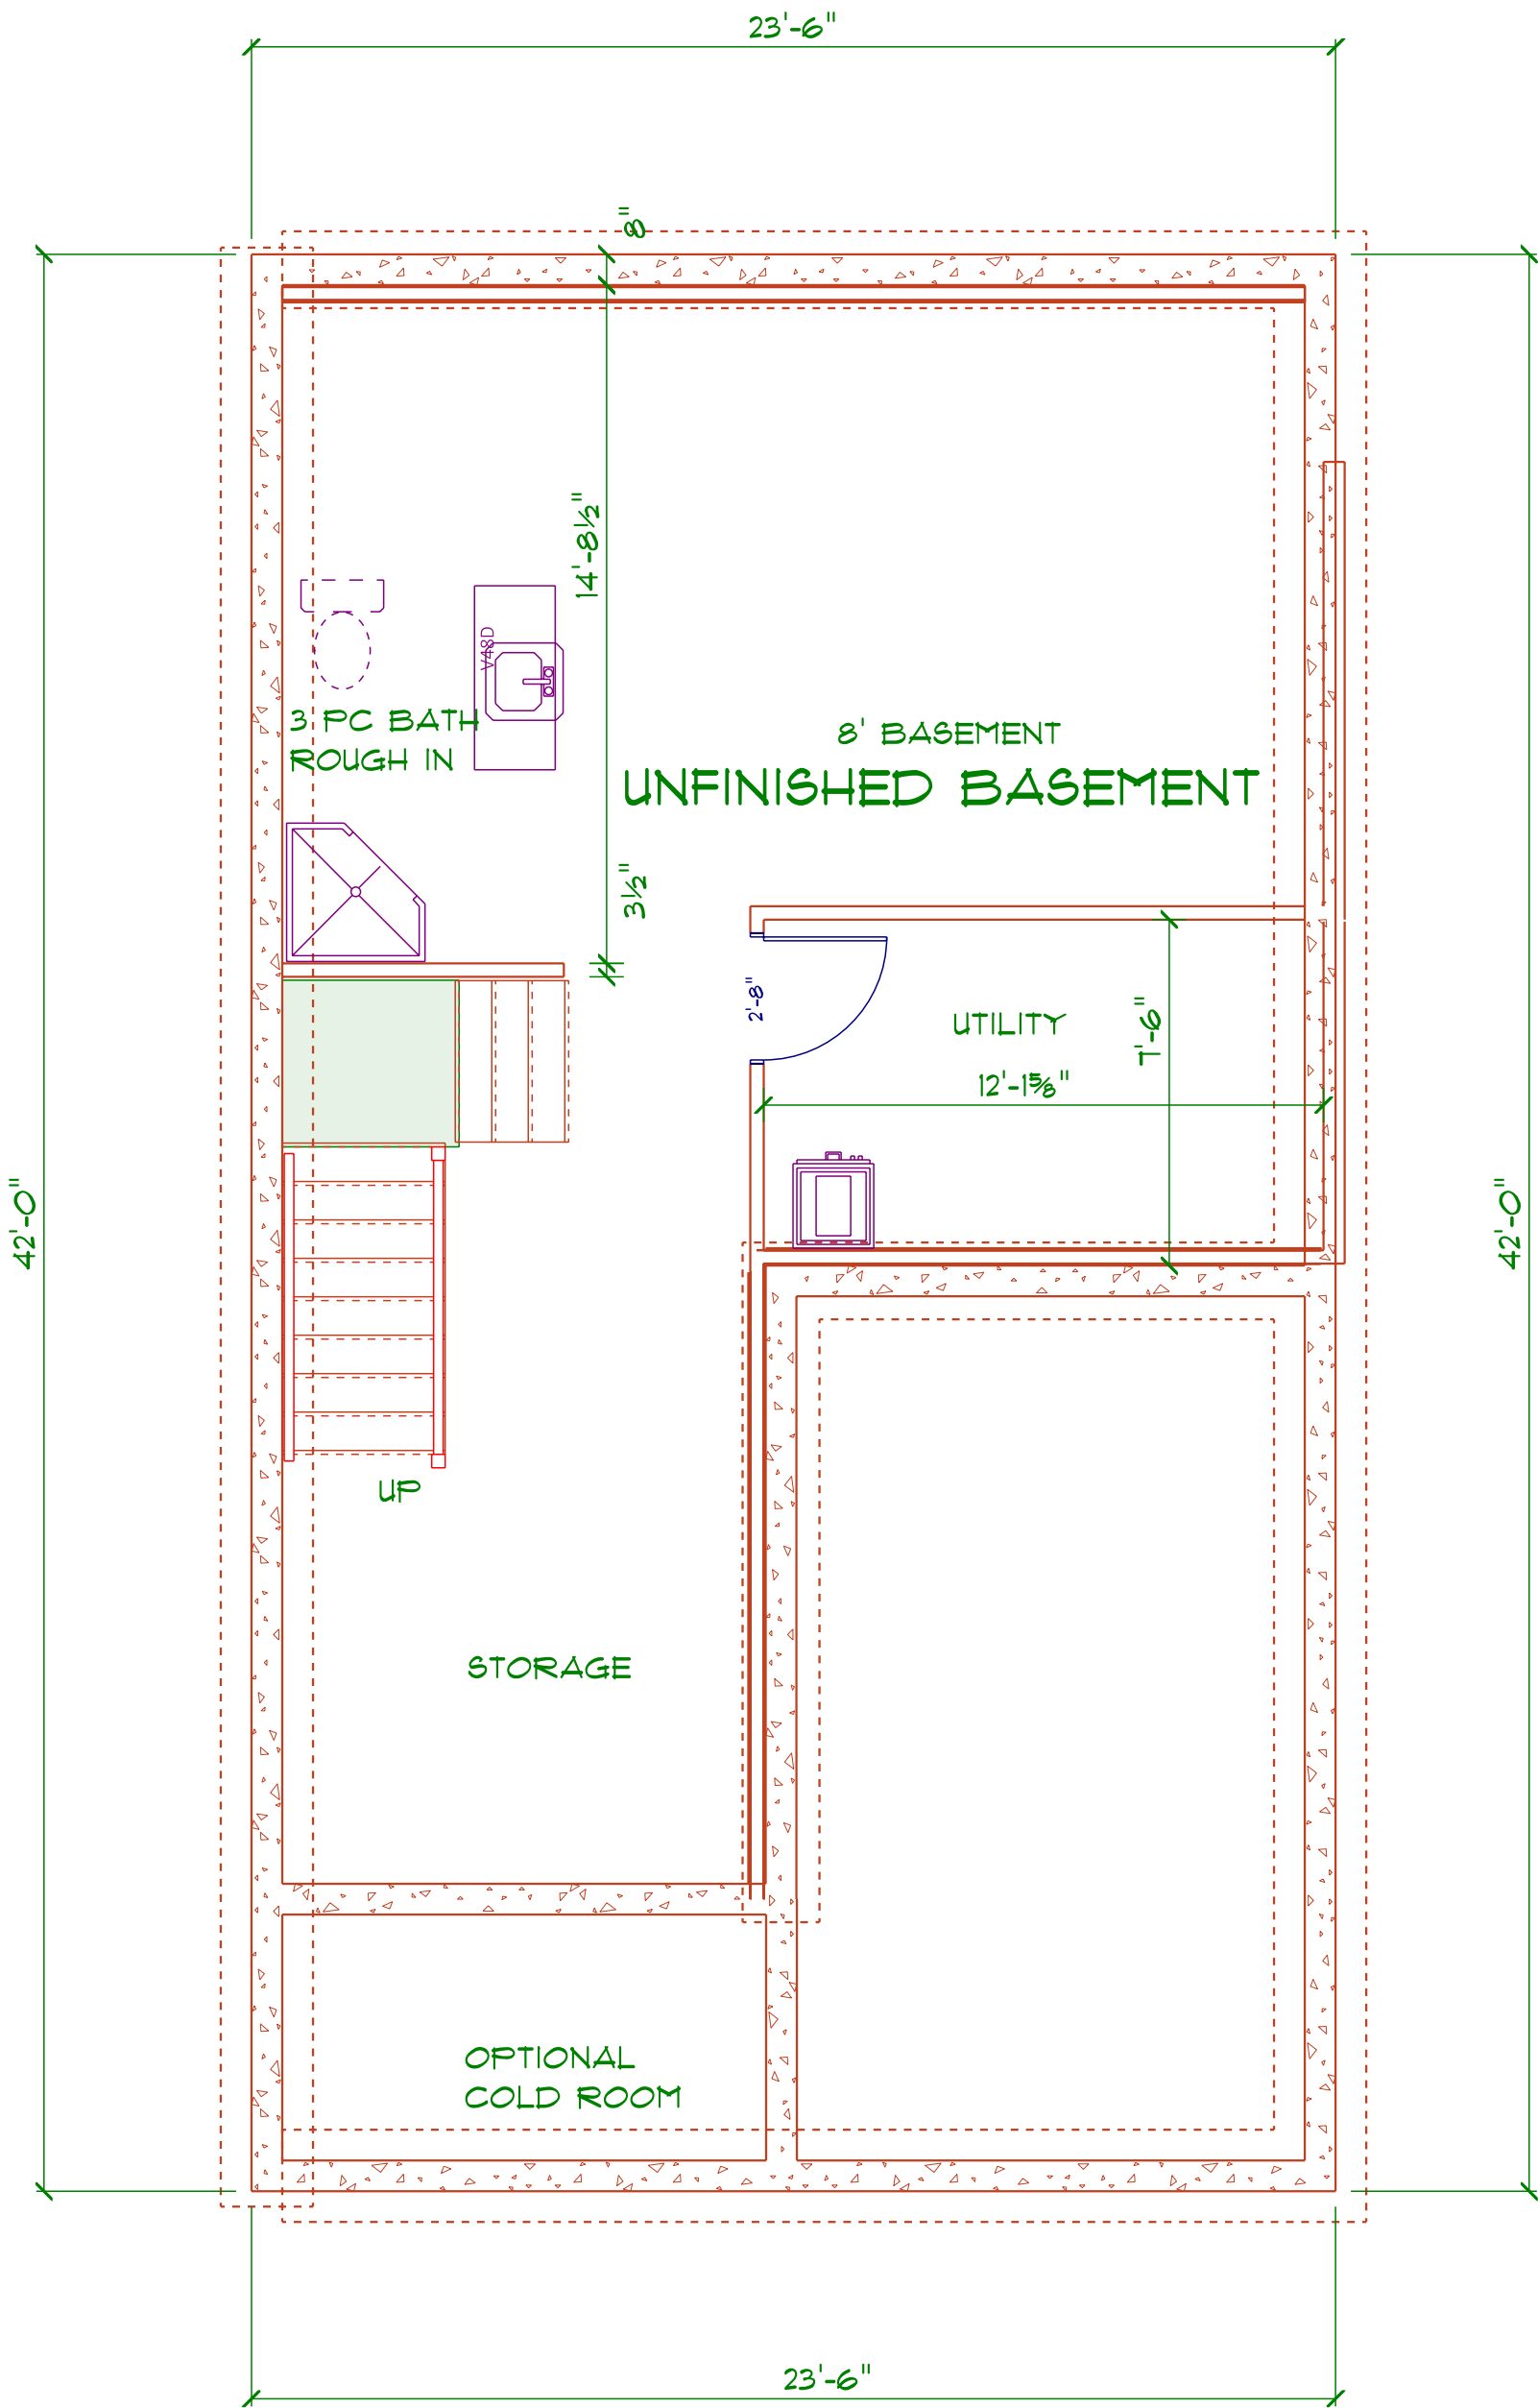

BASEMENT-THE CONESTOGO-

SCALE: 1/4" = 1'-0"