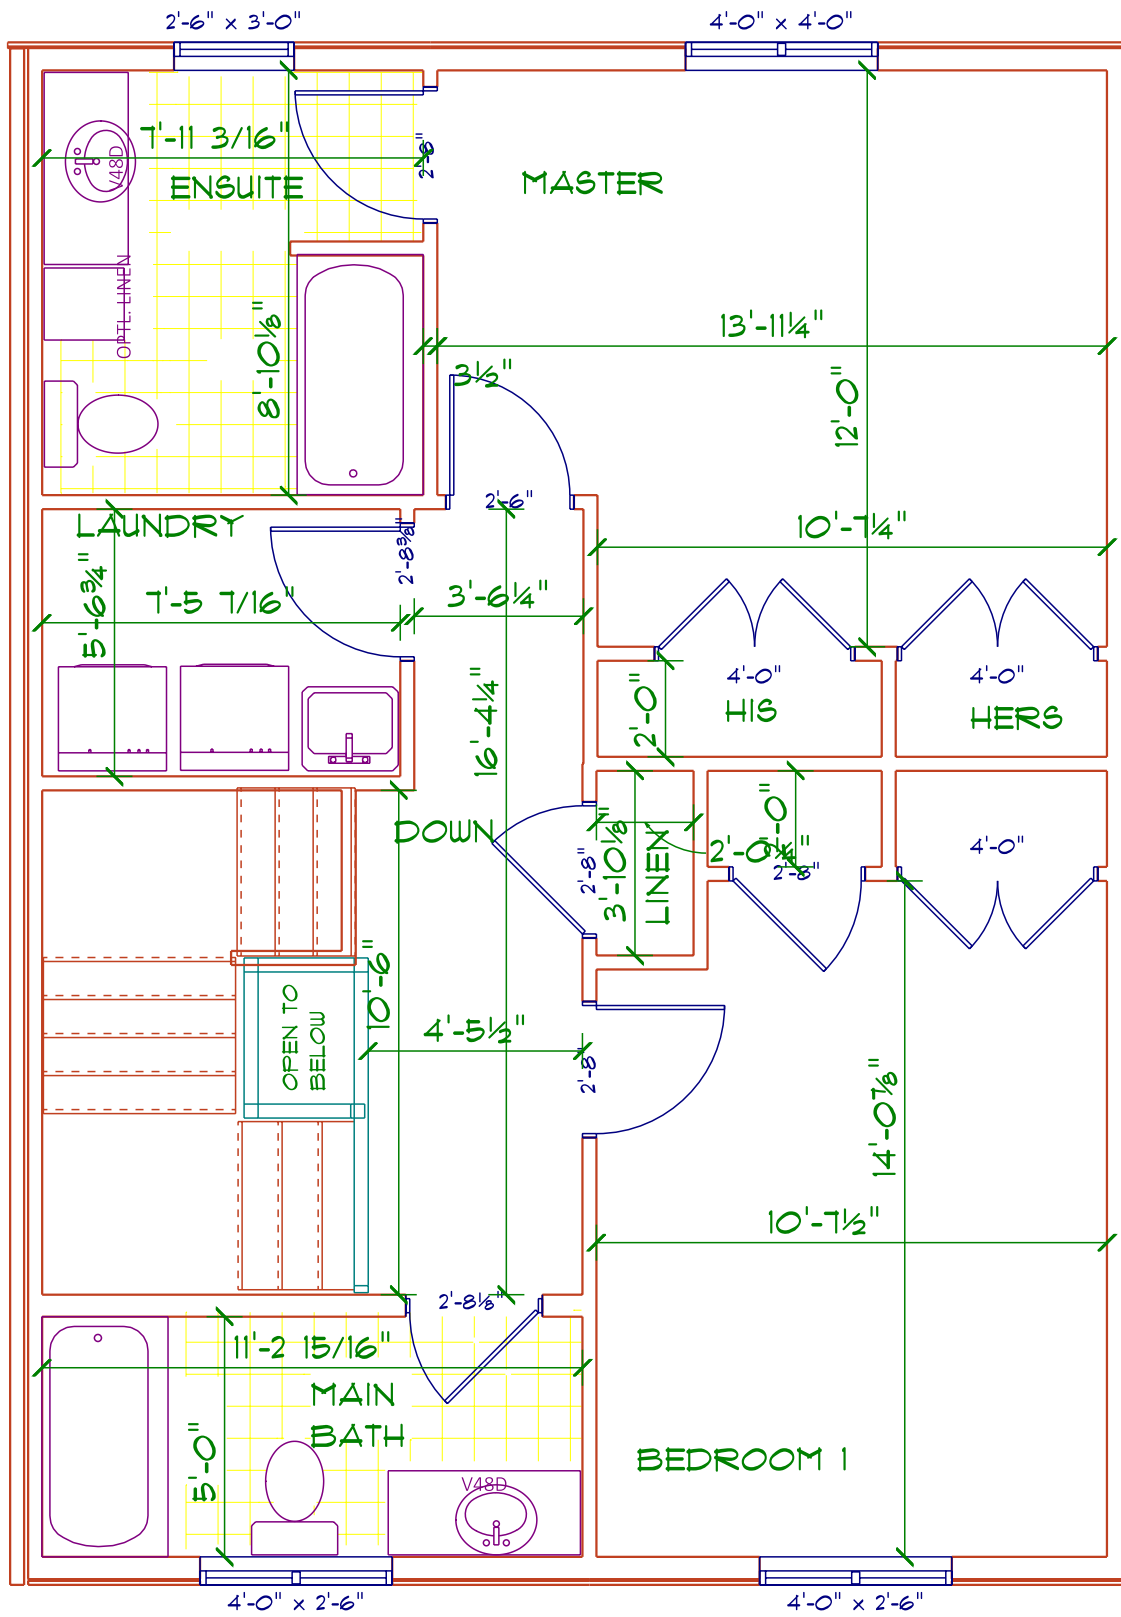

THE CONESTOGO

MAIN FLOOR
 662 SQ FT
 SECOND FLOOR
 755 SQ FT
 TOTAL SQ FT: 1417

THE CONESTOGO-MIDDLE UNITS-

SCALE: 1/4" = 1'-0"

SECTION LETTER

PAGE NUMBERS

5 UNIT TOWN HOME

MILVERTON MEADOWS
 SUBDIVISION

DRAWN BY: JM

SCALE: 1/4" = 1'-0"

DATE: Tuesday, May 16, 2017

PAGE:

1 / 3
 MAIN FLOOR

THE CONESTOGO

SECOND FLOOR
 755 SQ FT
 TOTAL SQ FT: 1417

2 ND FLOOR -THE CONESTOGO-

SCALE: 1/4" = 1'-0"

SECTION LETTER

PAGE NUMBERS

5 UNIT TOWN HOME

MILVERTON MEADOWS
 SUBDIVISION

DRAWN BY: JM

SCALE: 1/4" = 1'-0"

DATE: Tuesday, May 16, 2017

MILVERTON MEADOWS
SUBDIVISION

DRAWN BY: JM

SCALE: 1/4" = 1'-0"

DATE: Tuesday, May 16, 2017

PAGE:

3 / 3
BASEMENT